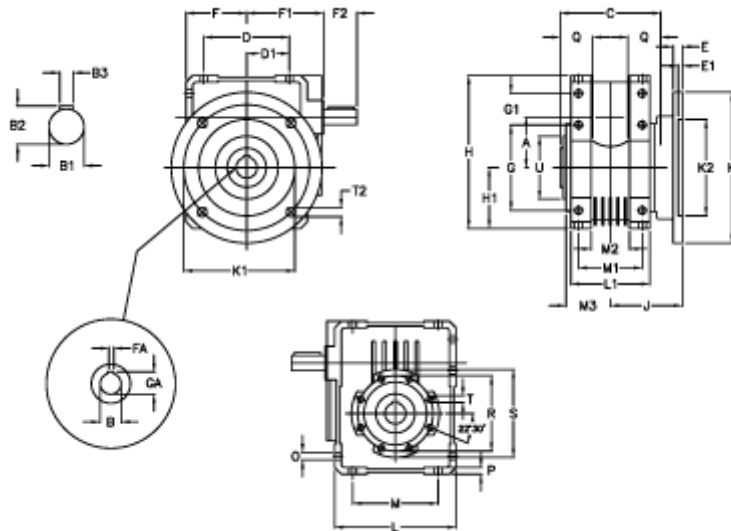

Article number: 3922086015500

Description: Worm gear with solid input shaft
W 86UFC1-15-HS unassembled

Measures

A = 86.90	Description = W86UFC-xx-P71 B5	G1 = 45.5	L = 200	Q = 45
B = 35	E = 15	GA = 38.3	L1 = 125	R = 130
B1 = 25	E1 = 6	H = 245.5	M = 144	S = 150
B2 = 28.0	F = 100.0	H1 = 100.0	M1 = 101	T = M10x18
B3 = 8	F1 = 142.5	J = 110.5	M2 = 57	T2 = 12.5
C = 140	F2 = 50	K = 210	M3 = 64.5	U = 110
D = 144.0	FA = 10	K1 = 176	O = 11.5	
D1 = 72.0	G = 144	K2 = 152	P = 11	